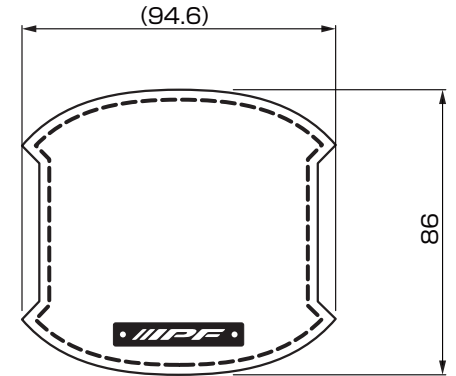

DOOR HANDLE PROTECTOR

General Purpose Type

MADE IN JAPAN
日本製

Registered Design

Design with woven Leather-like texture and stitching.
Highly permanent PVC material used to accent the car body and prevent scratching.

寸法図

Item No.	Product Name	Specifications and Compatible car models	Color
EXM-01	Door Handle Protector Multi A BK	Set of two sheets Compatible car models : TOYOTA LAND CRUISER 250, PRADO	BLACK
EXM-02	Door Handle Protector Multi A BR	HARRIER, HILUX COROLLA SPORTS etc	BROWN

Package Size: W.180mm×H.250mm×D.8mm

Item No.	Product Name	Specifications and Compatible car models	Color
EXM-03	Door Handle Protector Multi A BK	Set of two sheets Compatible car models : TOYOTA ALPHARD, VELLFIRE	BLACK
EXM-04	Door Handle Protector Multi A BR	RAISE NISSAN SERENA etc	BROWN

Contact information:

IPF TRADING

16-15, wadatanaka-machi, takasaki-city gunma pref.,
Japan 370-0844

Tel: 81-27-327-3551 Fax: 81-27-323-6239

●Product design, specifications and prices are subject to change without notice.