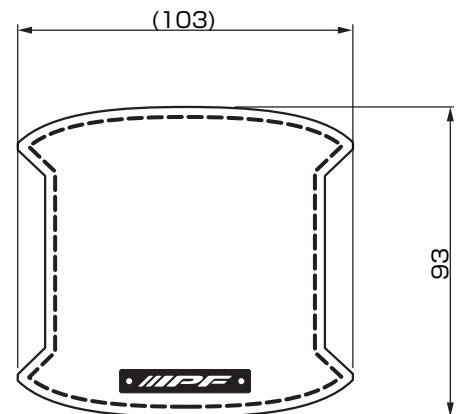

寸法図

Package Size: W.180mm×H.250mm×D.8mm

Item No.	Product Name	Specifications and Compatible car models	Color
EXM-03	Door Handle Protector Multi A BK	Set of two sheets Compatible car models : TOYOTA ALPHARD, VELLFIRE	BLACK
EXM-04	Door Handle Protector Multi A BR	RAISE NISSAN SERENA etc	BROWN