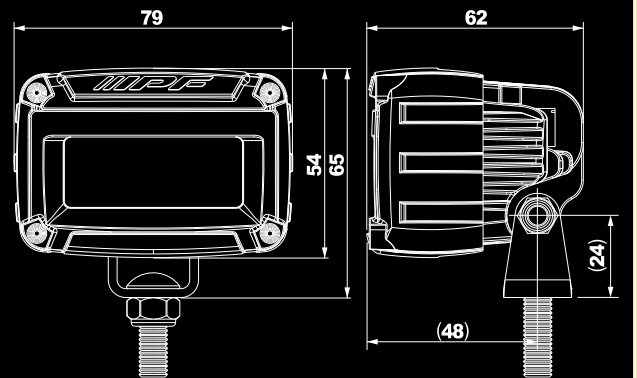

GEAR UP FOR A NEW QUEST

NEW

IPF 600 S-SERIES

Designed for camping and outdoor activities, IPF offers a new warm white light LED working lamp.

WARM WHITE

Newly designed diffusing lens and reflector delivers evenly distributed illumination.

Provides ideal light for use as a main camping lantern (650lm)

Dimensions

■ Light Distribution Control Cover (LDCC) ■ Beam pattern

Features an adjusting spring, allowing side-to-side adjustment after the lamp is fixed in place.

Part No.	Product name	Spec	Lumens & Candela	Weight
641WL-1	600S Series 2inch Single Row Working Lamp	12V 10W 3200K Kit includes: 1 x 2inch LED lamp, switch and harness	660lm 460cd	320g/EA

Contact information: **IPF TRADING**